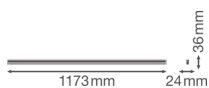

Specifications Ledvance LED Batten Linear Compact High Output 20W
2000lm - 830 Warm White | 120cm

[View Product](#)

General Information

SKU	234121
EAN	4058075106314
Brand	Ledvance
Manufacturer Name	LN COMP HO 1200 20W/3000K
Any Lamp all-in warranty	5 Years
Average Lifetime (h)	50000

Technical Information

Technology	LED Integrated
Replaces (Watt)	1x54
Wattage	20
Voltage (V)	220-240
Dimmable	Not Dimmable
Colour of Light	White
Colour Code	830 Warm White
Colour temperature (Kelvin)	3000 Warm White
Colour Rendering (Ra)	80-89
Light colour options	Single Color
Luminous Flux (Lumen)	2000
Luminous Efficacy (lm/W)	100
Power factor	>0.50
Including bulb	Yes

Suitable for Outdoor	No
Length	120cm
Product Type Category	LED Batten

Fixture Information

Mounting Method	Surface
IP-rating	IP20
Impact Protection (IK)	IK03 - 0.35 joule
Housing	PC (Polycarbonate)
Colour of the Fixture	White
Colour of material	White
Emergency Lighting	No Emergency Unit
Series	Linear

Dimensions

Length (mm)	1173
Width (mm)	24
Height (mm)	36

Sensor Information

Type of sensor	No Sensor
----------------	-----------

Why Any-lamp?

 Order from the **largest lighting specialist** in Europe  **Customised** quotation